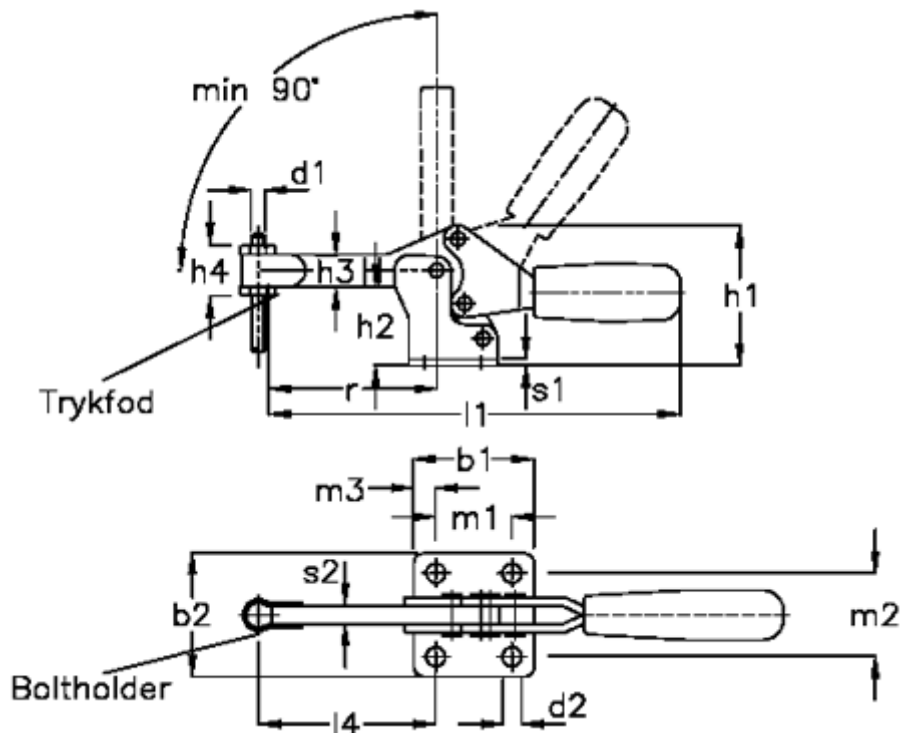

# Data Sheet

Article number: 2013520891

Description: E+G Klee horizontal clamp  
GN 820-130-O-NI, stainless steel

## Measures

b1	= 36	l1	= 168	s2	= 5
b2	= 40.0	l2	= 92	Size	= 130
d1	= M 6	l4	= 64		
d2	= 5.5	m1	= 26.0		
h1	= 51	m2	= 26.0		
h2	= 29.0	m3	= 5.00		
h3	= 14	r	= 62.0		
Holding force N	= 1000	s1	= 2.5		